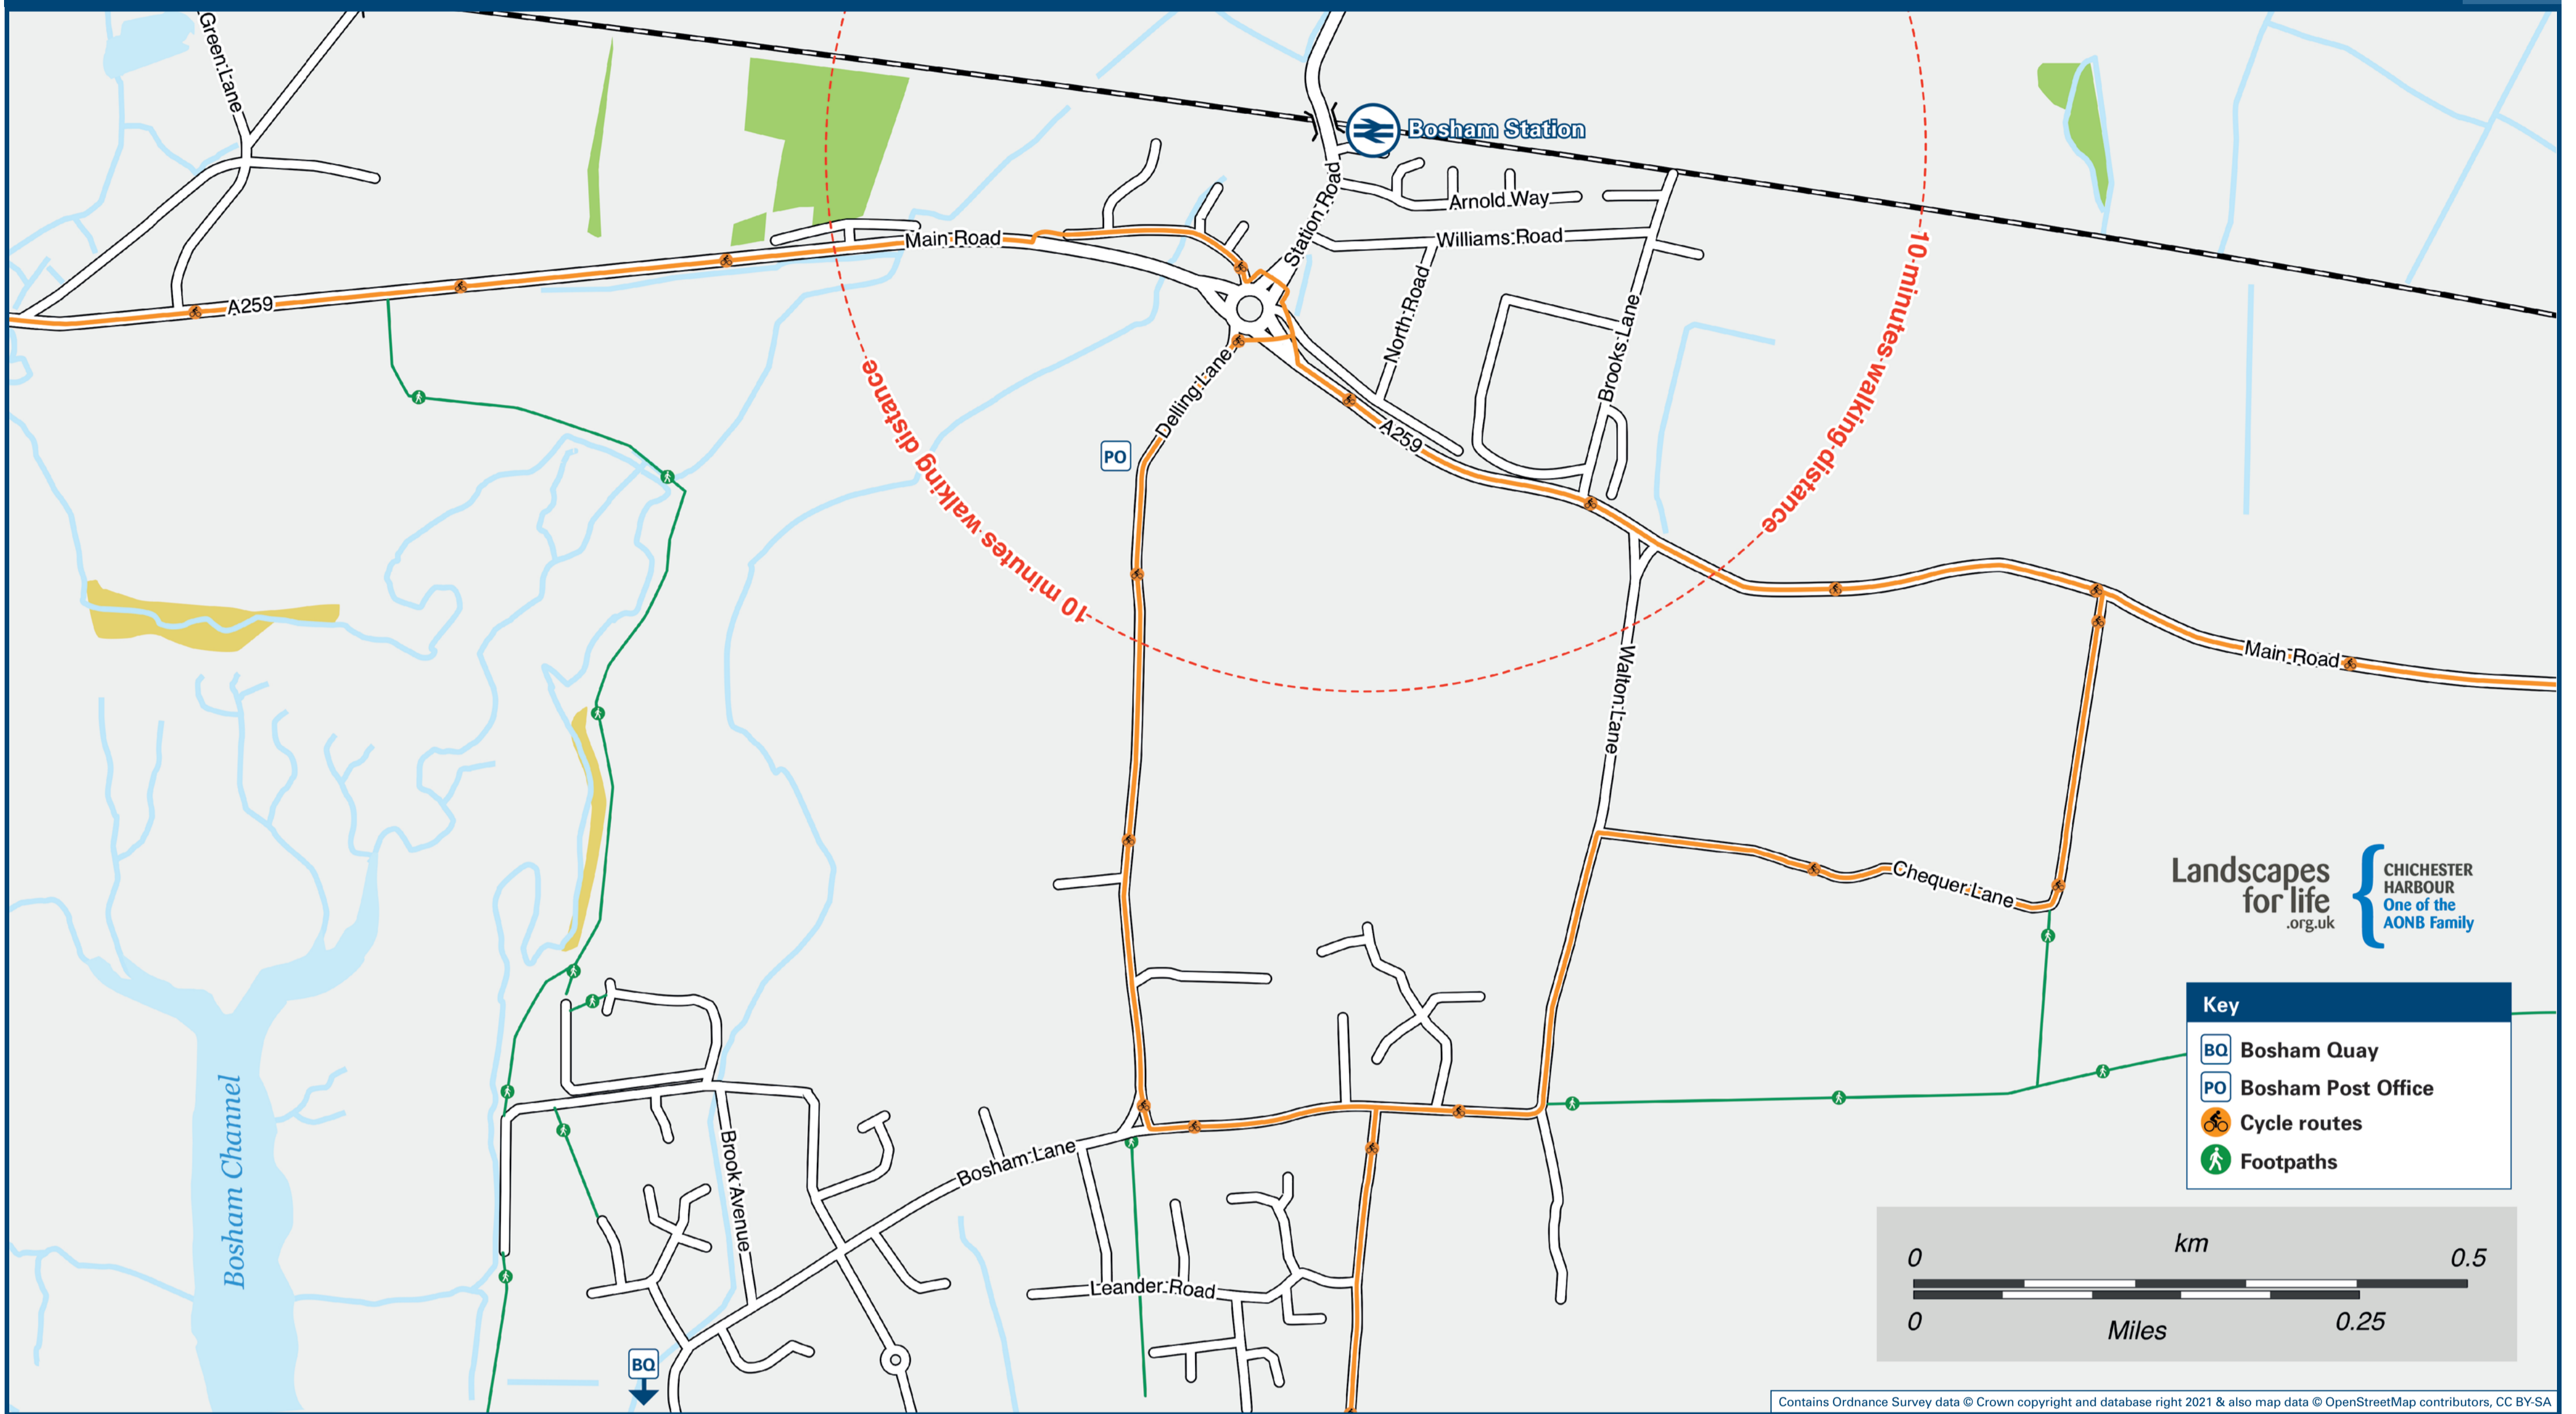

# Bosham Station

# Onward Travel Information

## Local area map

## Main destinations by bus

(Data correct at August 2021)

DESTINATION	BUS ROUTES	BUS STOP
Bognor Regis (Hotham Park for Butlins Resort)	700	A
Bognor Regis (Town Centre / High Street)	700	A
Bosham (Old Bosham Village, Car Park)	15 - 20 minutes walk from this station (see Local area map)	B
Chichester (Arundel Park / Windsor Road)	56	A
Chichester (Bus Station)	700	A
Chichester Cathedral	56, 700	A
Emsworth	700	B
Felpham	700	A
Fishbourne	56, 700	A
Flansham Park	700	A
Havant	700	B
Hilsea (Lido)	700	B
North Bersted	700	A
Nutbourne	700	B
Portsmouth (City Centre Shops South)	700	B
Portsmouth Harbour (The Hard Interchange)	700	B
Southbourne	700	B
Warblington	700	B